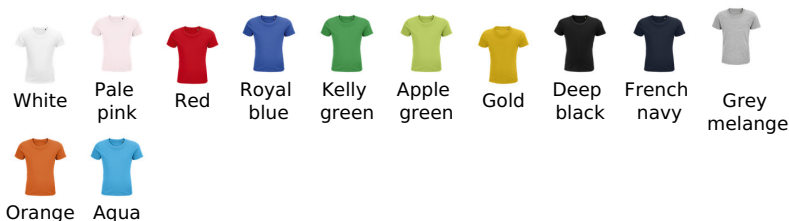

page 176

Quality

JERSEY 175
100% organically grown cotton
Natural finish for a softer and smoother feel
100% cotton ribbed collar

Style

Round neck
Neck tape
Fitted cut
Tubular

Available sizes

Sizes	2 years	4 years	6 years	8 years	10 years	12 years
cm	86/94 cm	96/104 cm	106/116 cm	118/128 cm	130/140 cm	142/152 cm
A/B	39/26	42/29	45/32	48/35	51/38	54/41

Available colours

Packaging

Carton size : 38 x 28 x 33 cm

Weight per carton : 0.00 kg

Related products

SOL'S PIONEER MEN
03565