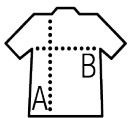

Quality

SWEATER 369 g/pc
70% viscose 30% polyamide

Style

V-neck
Fitted cut
1x1 ribbed cuffs and hem with elastane for a perfect fit
Armholes with knitting decrease

Available sizes

| Sizes | S | M | L | XL | XXL | 3XL |
|-------|---------|---------|---------|---------|---------|---------|
| A/B | 68,5/49 | 69,5/52 | 70,5/55 | 71,5/58 | 72,5/61 | 73,5/64 |