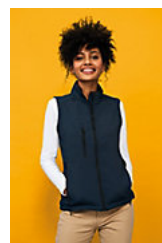

Related products

SOL'S RALLYE WOMEN
46801